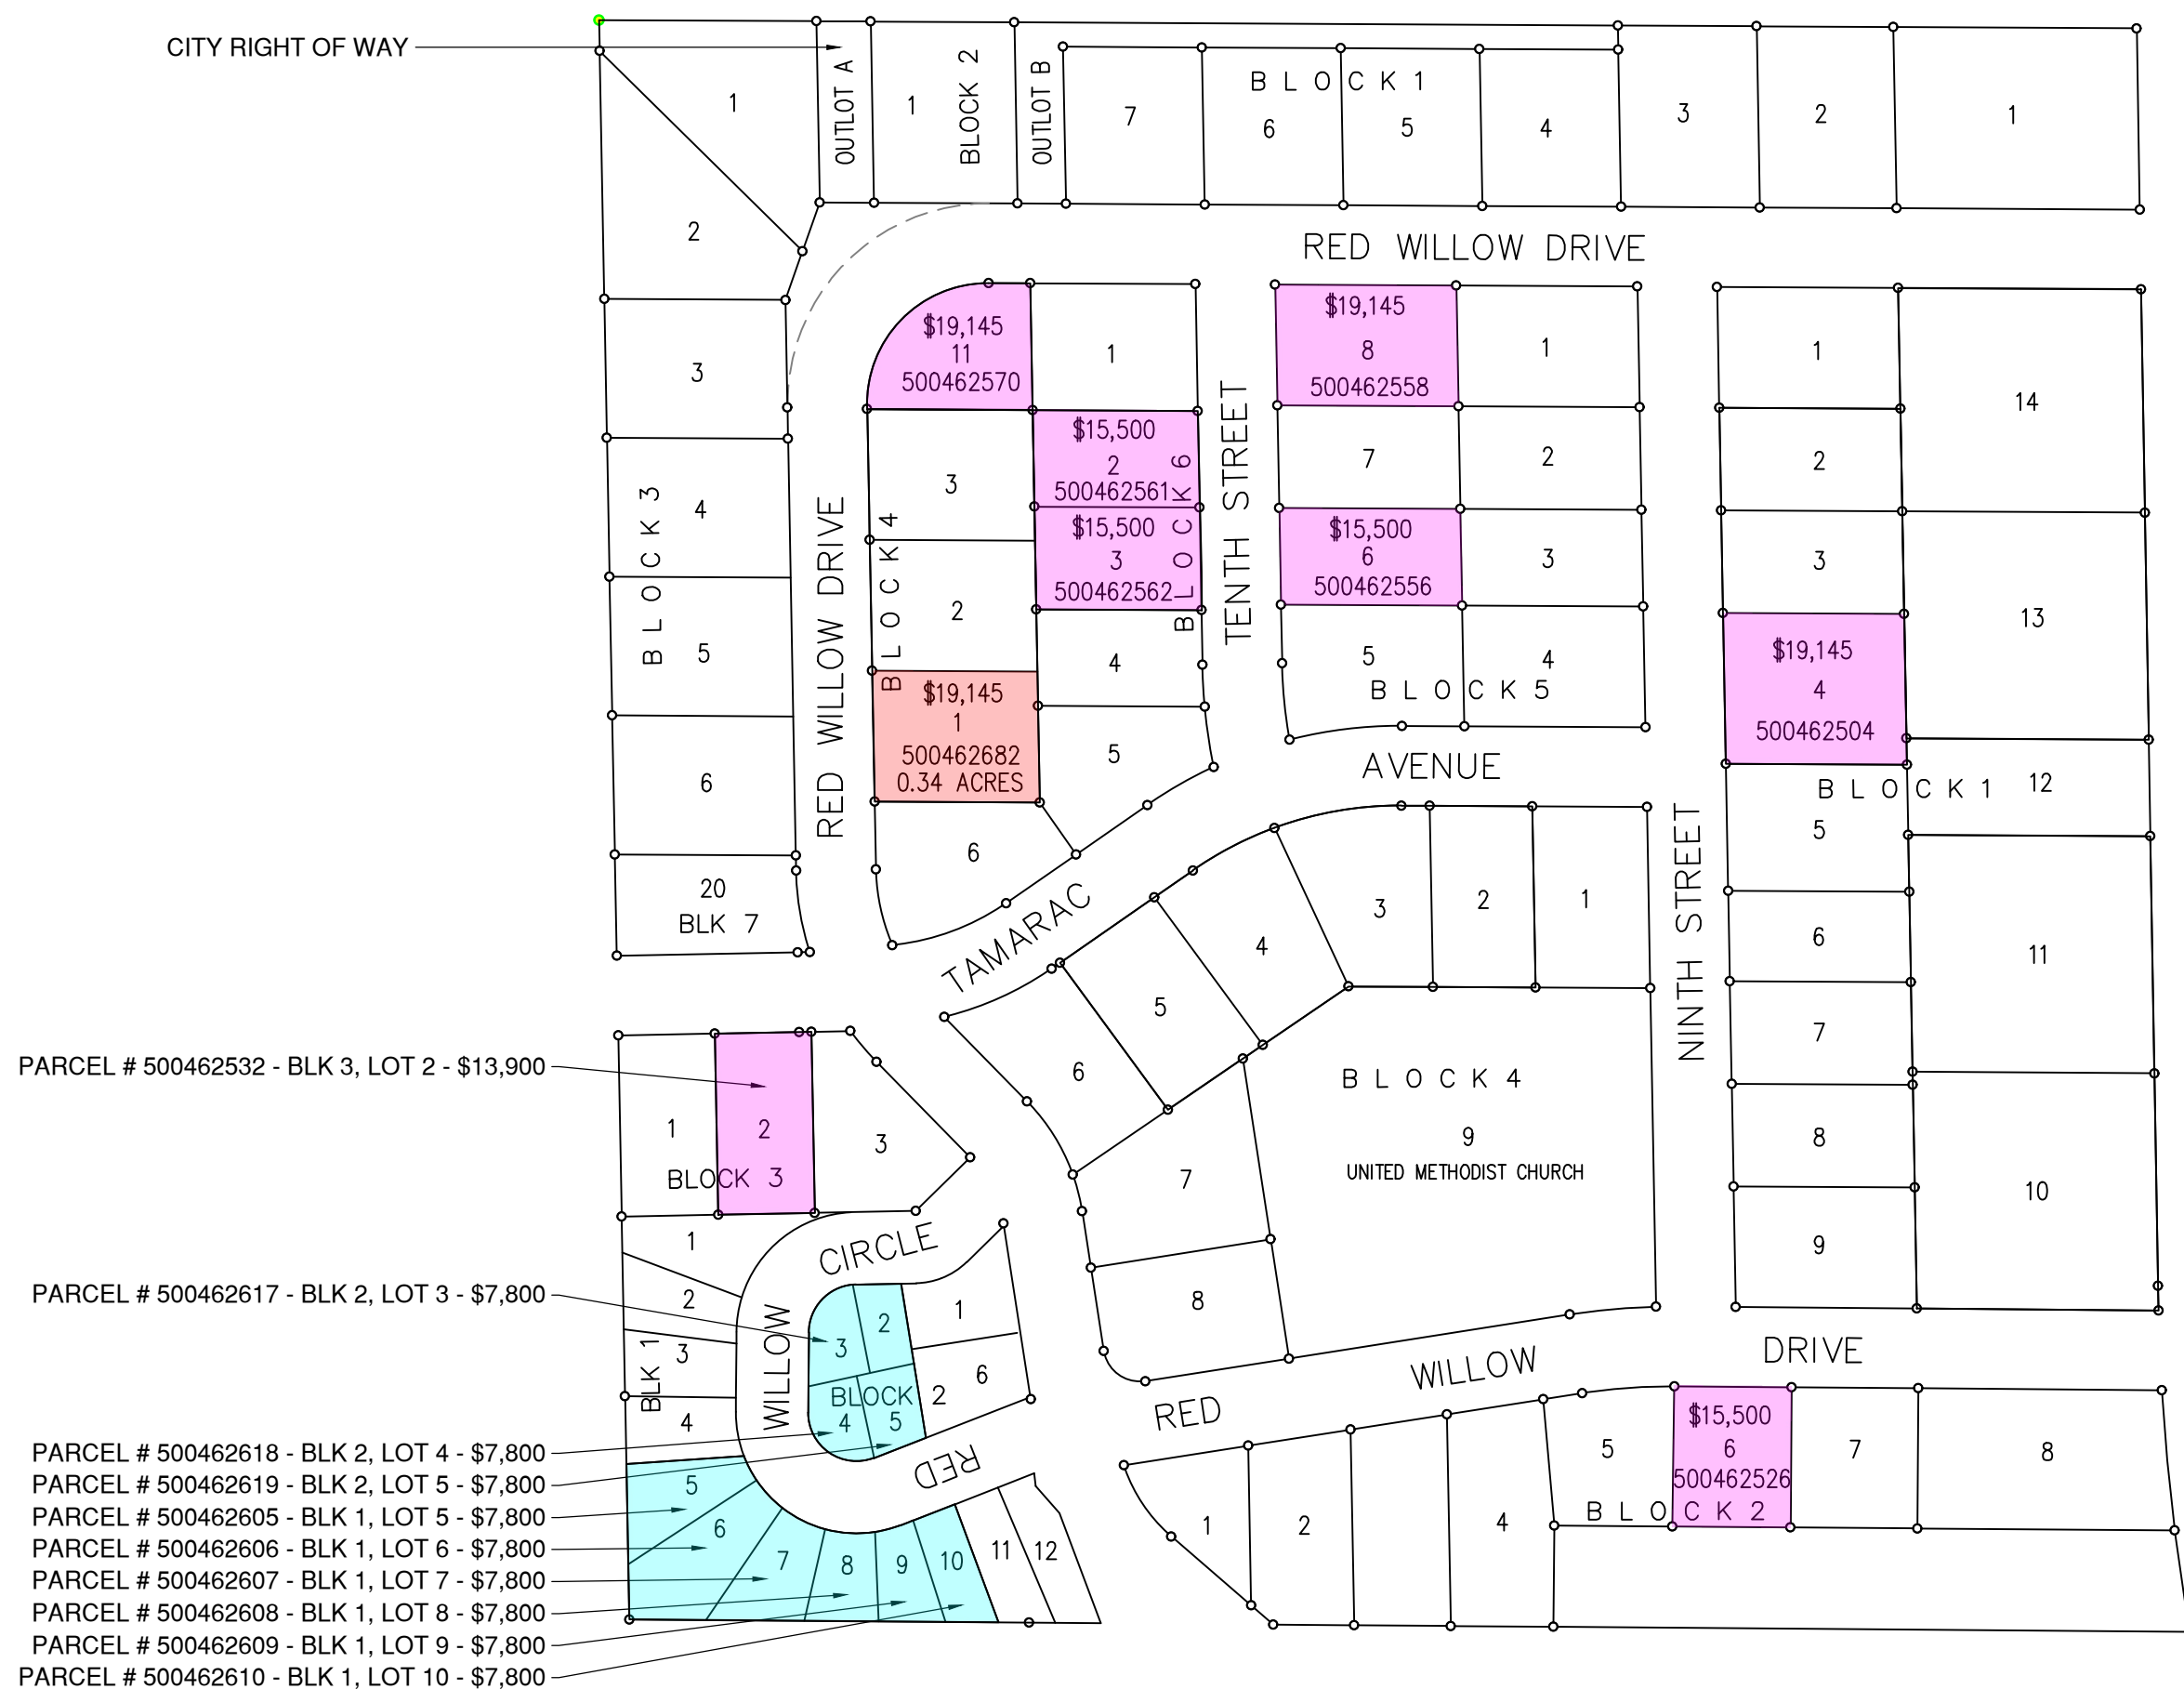

CITY RIGHT OF WAY

LEGEND

-  RED WILLOW HEIGHTS
-  RED WILLOW HEIGHTS SECOND ADDITION
-  RED WILLOW HEIGHTS TWINHOMES ADDITION

PARCEL # 500462532 - BLK 3, LOT 2 - \$13,900

PARCEL # 500462617 - BLK 2, LOT 3 - \$7,800

PARCEL # 500462618 - BLK 2, LOT 4 - \$7,800

PARCEL # 500462619 - BLK 2, LOT 5 - \$7,800

PARCEL # 500462605 - BLK 1, LOT 5 - \$7,800

PARCEL # 500462606 - BLK 1, LOT 6 - \$7,800

PARCEL # 500462607 - BLK 1, LOT 7 - \$7,800

PARCEL # 500462608 - BLK 1, LOT 8 - \$7,800

PARCEL # 500462609 - BLK 1, LOT 9 - \$7,800

PARCEL # 500462610 - BLK 1, LOT 10 - \$7,800

CITY OF FRAZEE  
BECKER COUNTY, MINNESOTA

RED WILLOW HEIGHTS