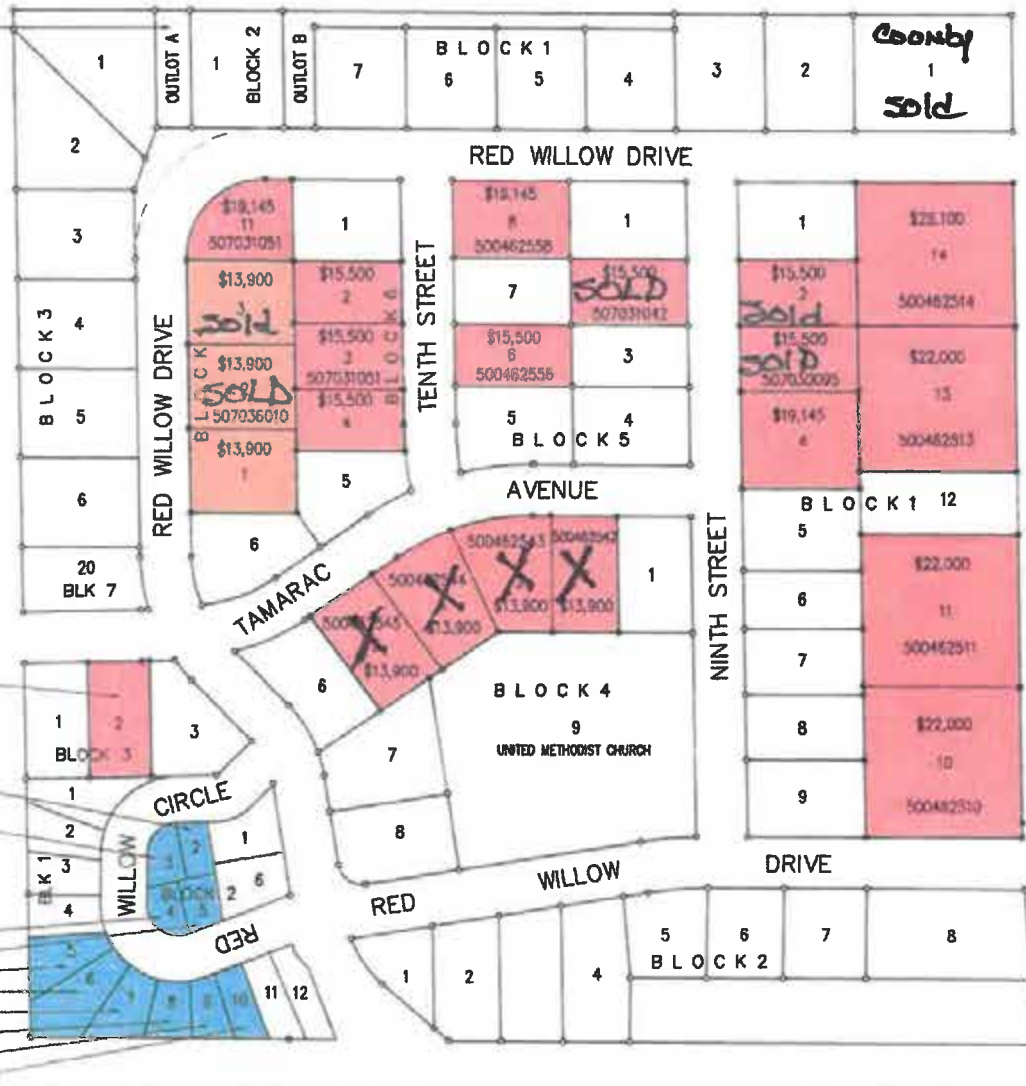

CITY RIGHT OF WAY

- LEGEND**
- RED WILLOW HEIGHTS
 - RED WILLOW HEIGHTS SECOND ADDITION
 - RED WILLOW HEIGHTS TWINHOMES ADDITION

- PARCEL # 507031020 - BLK 3, LOT 2 - \$13,900
- PARCEL # 507032010 - BLK 2, LOT 2 - \$13,900
- PARCEL # 507032010 - BLK 2, LOT 3 - \$13,900
- PARCEL # 507032010 - BLK 2, LOT 4 - \$13,900
- PARCEL # 507032010 - BLK 2, LOT 5 - \$13,900
- PARCEL # 507031020 - BLK 1, LOT 5 - \$13,900
- PARCEL # 507031020 - BLK 1, LOT 6 - \$13,900
- PARCEL # 507031020 - BLK 1, LOT 7 - \$13,900
- PARCEL # 507031020 - BLK 1, LOT 8 - \$13,900
- PARCEL # 507031020 - BLK 1, LOT 9 - \$13,900
- PARCEL # 507031020 - BLK 1, LOT 10 - \$22,000

CITY OF FRAZEE
BECKER COUNTY, MINNESOTA

RED WILLOW HEIGHTS